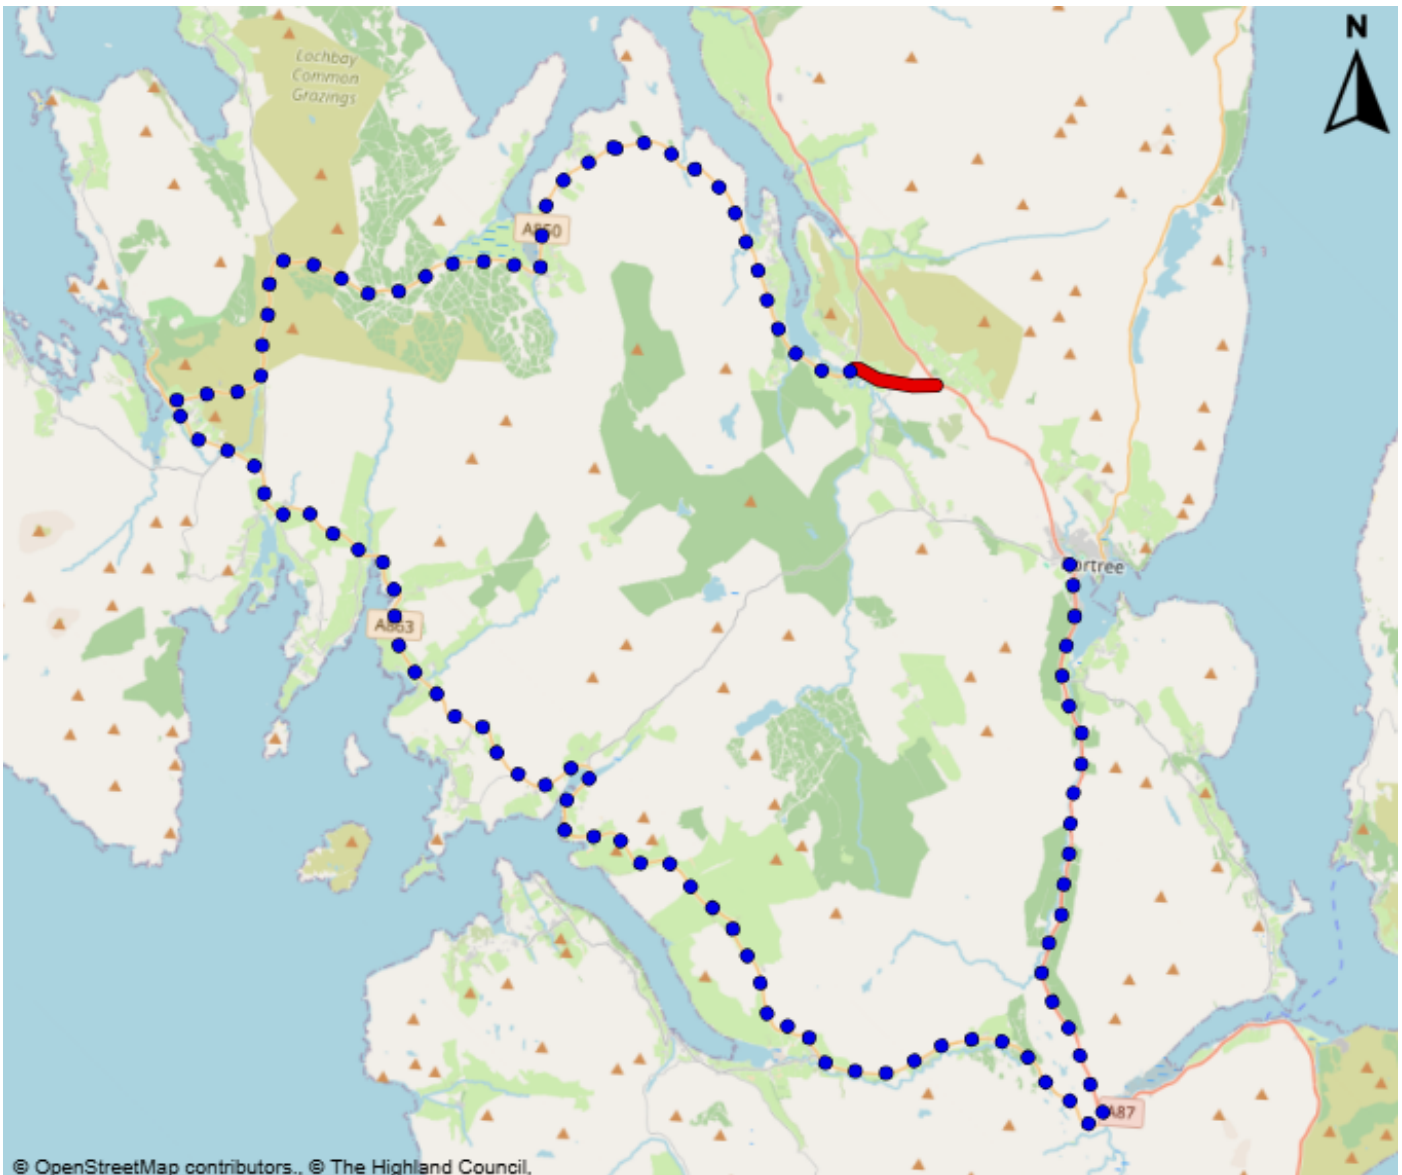

Highland Council
(A850, Portree)
(A850 Road Closure) Notice 2026

Legend:  Road Closure,  Primary Diversion

Enquiries to: roads.skyeandlochalsh@highland.gov.uk