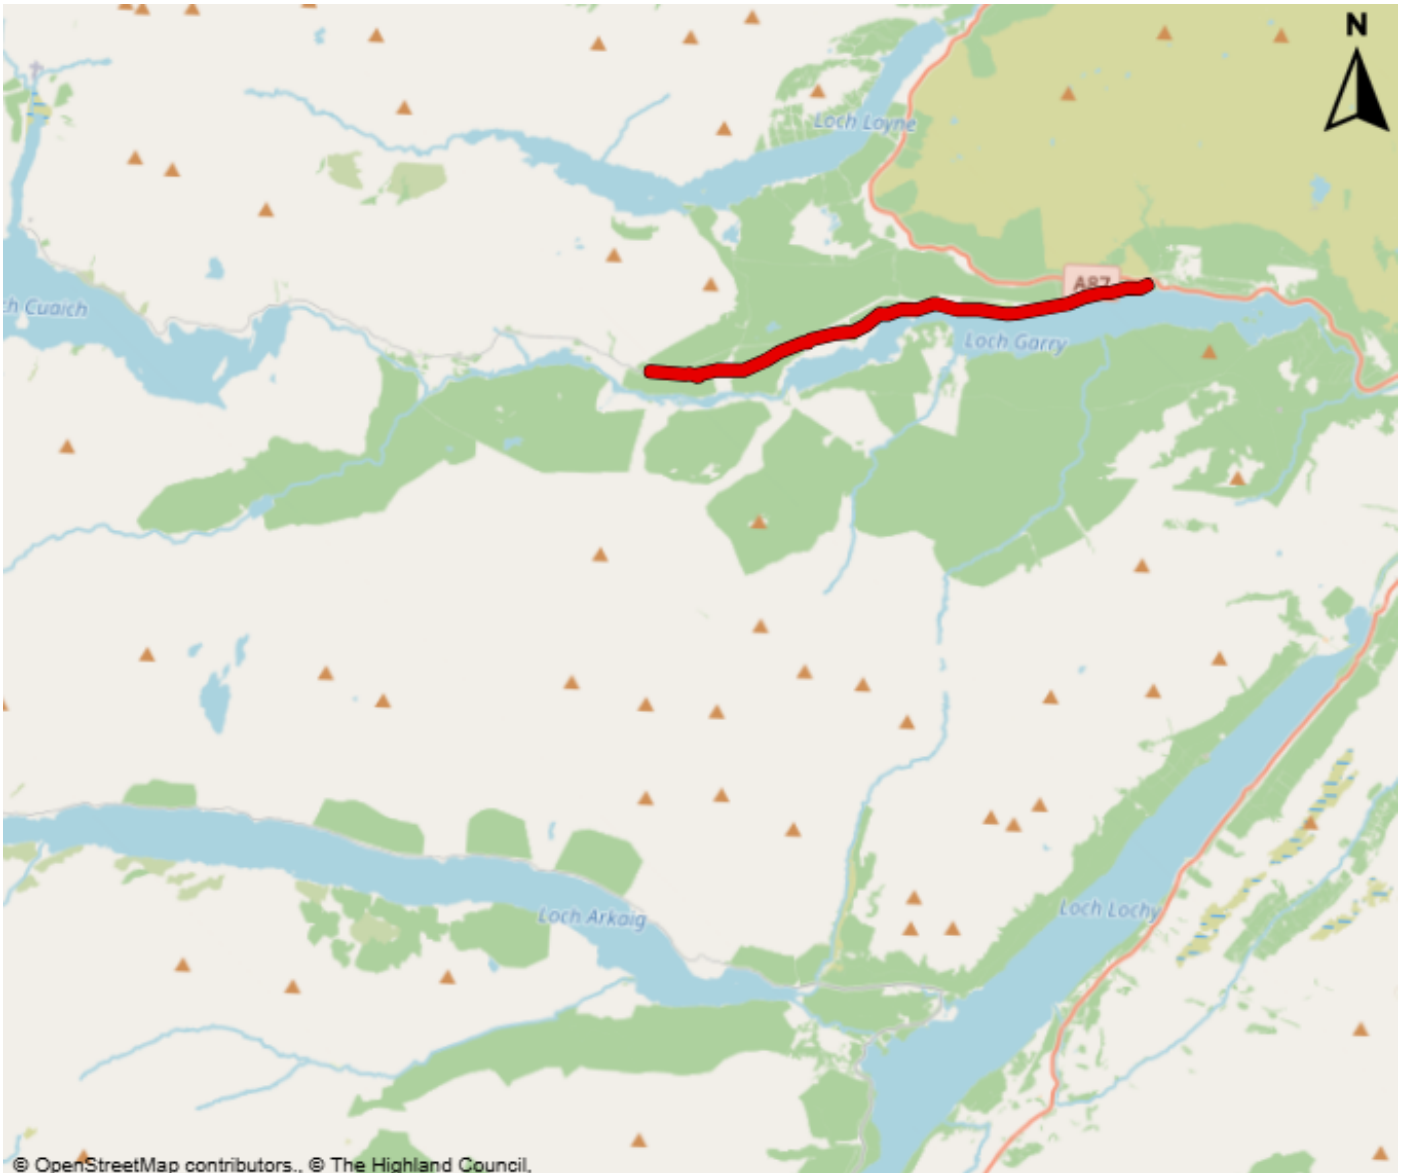

Highland Council
(C1144 Kingie to junction of A87 Trunk, Invergarry)
(Road Closure) Order 2026

Legend:  Road Closure,

Enquiries to: Roads.LNBS@highland.gov.uk