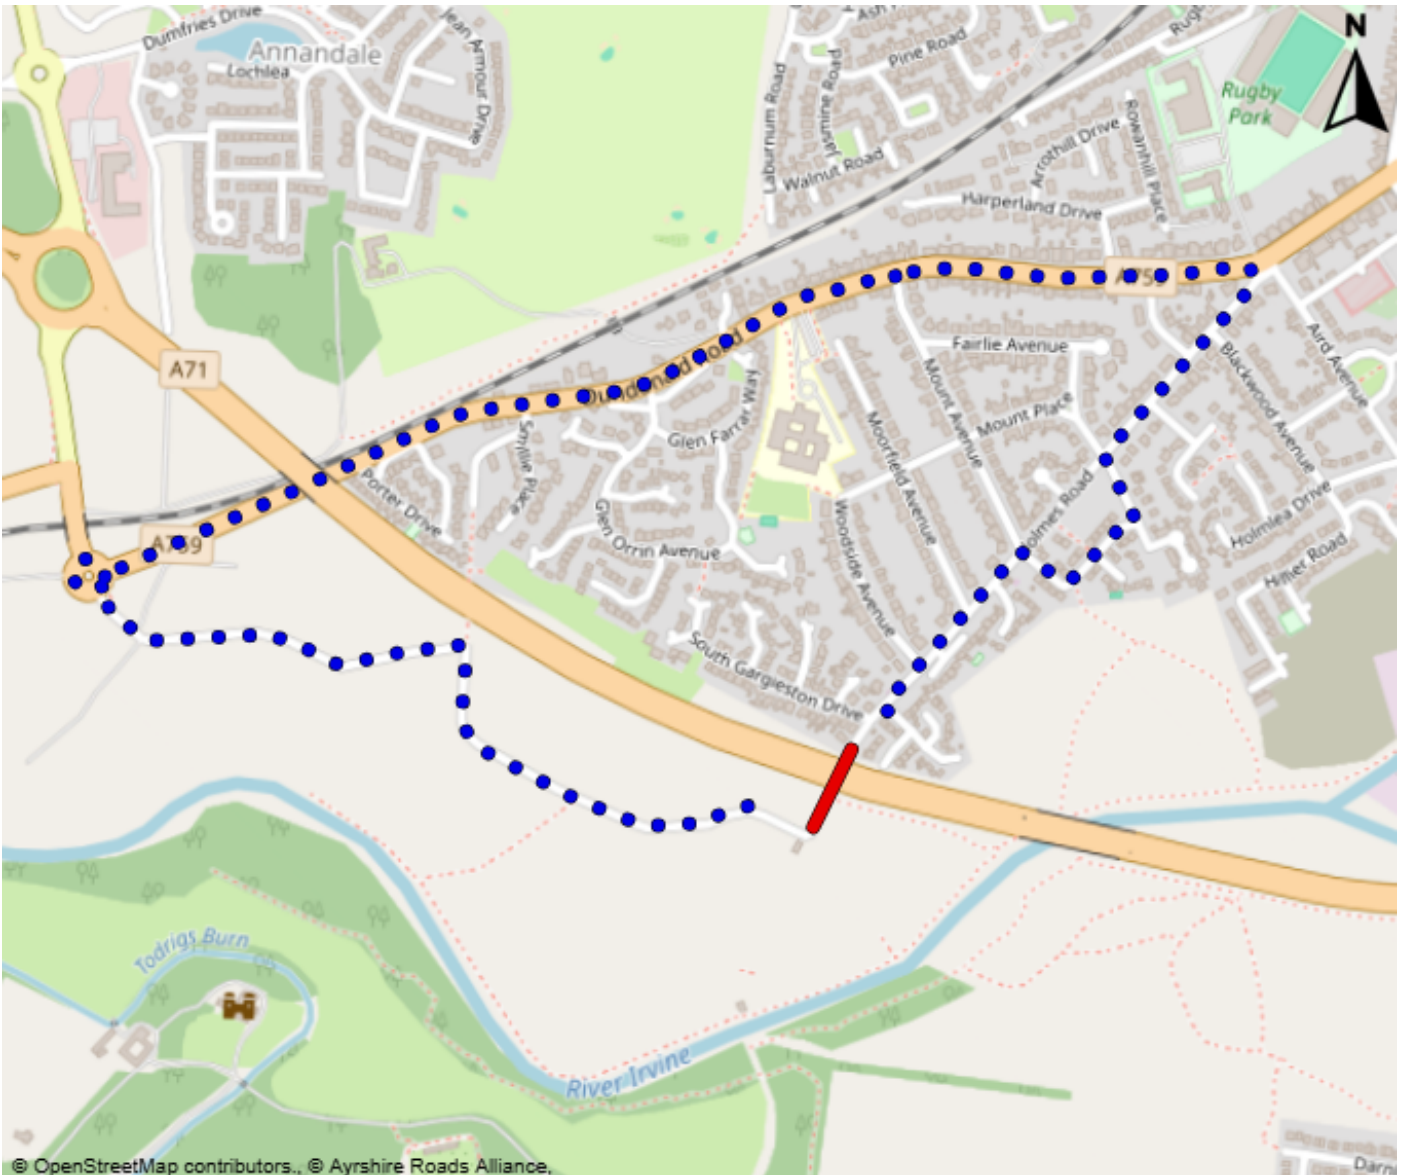

East Ayrshire Council
(Holmes Road, Kilmarnock - Grange)
(Temporary Road Closure) Notice 2026

Legend:  Road Closure,  Primary Diversion

Enquiries to: Jane Corrie
Head of Roads - Ayrshire Roads Alliance
Opera House,
8, John Finnie Street,
Kilmarnock KA1 1DD