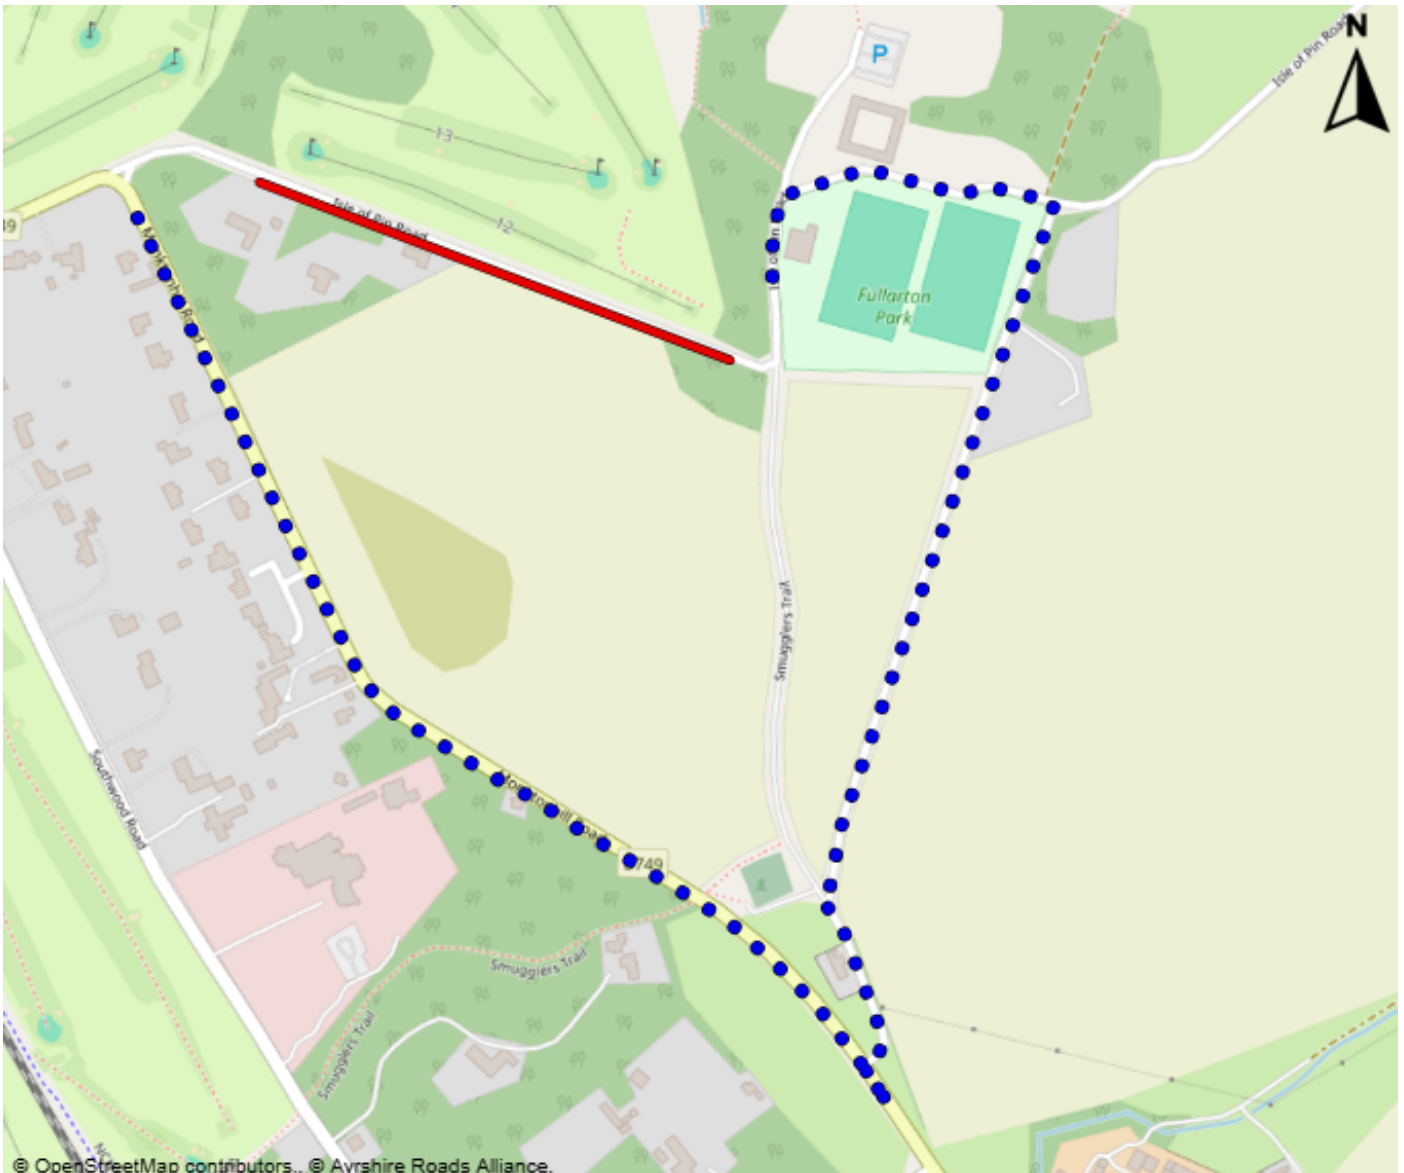

South Ayrshire Council
(U114 Isle of Pin Road, Troon)
(Temporary Road Closure) Notice 2026

© OpenStreetMap contributors. © Ayrshire Roads Alliance.

Legend:  Road Closure,  Primary Diversion

Tel: 01563 503160