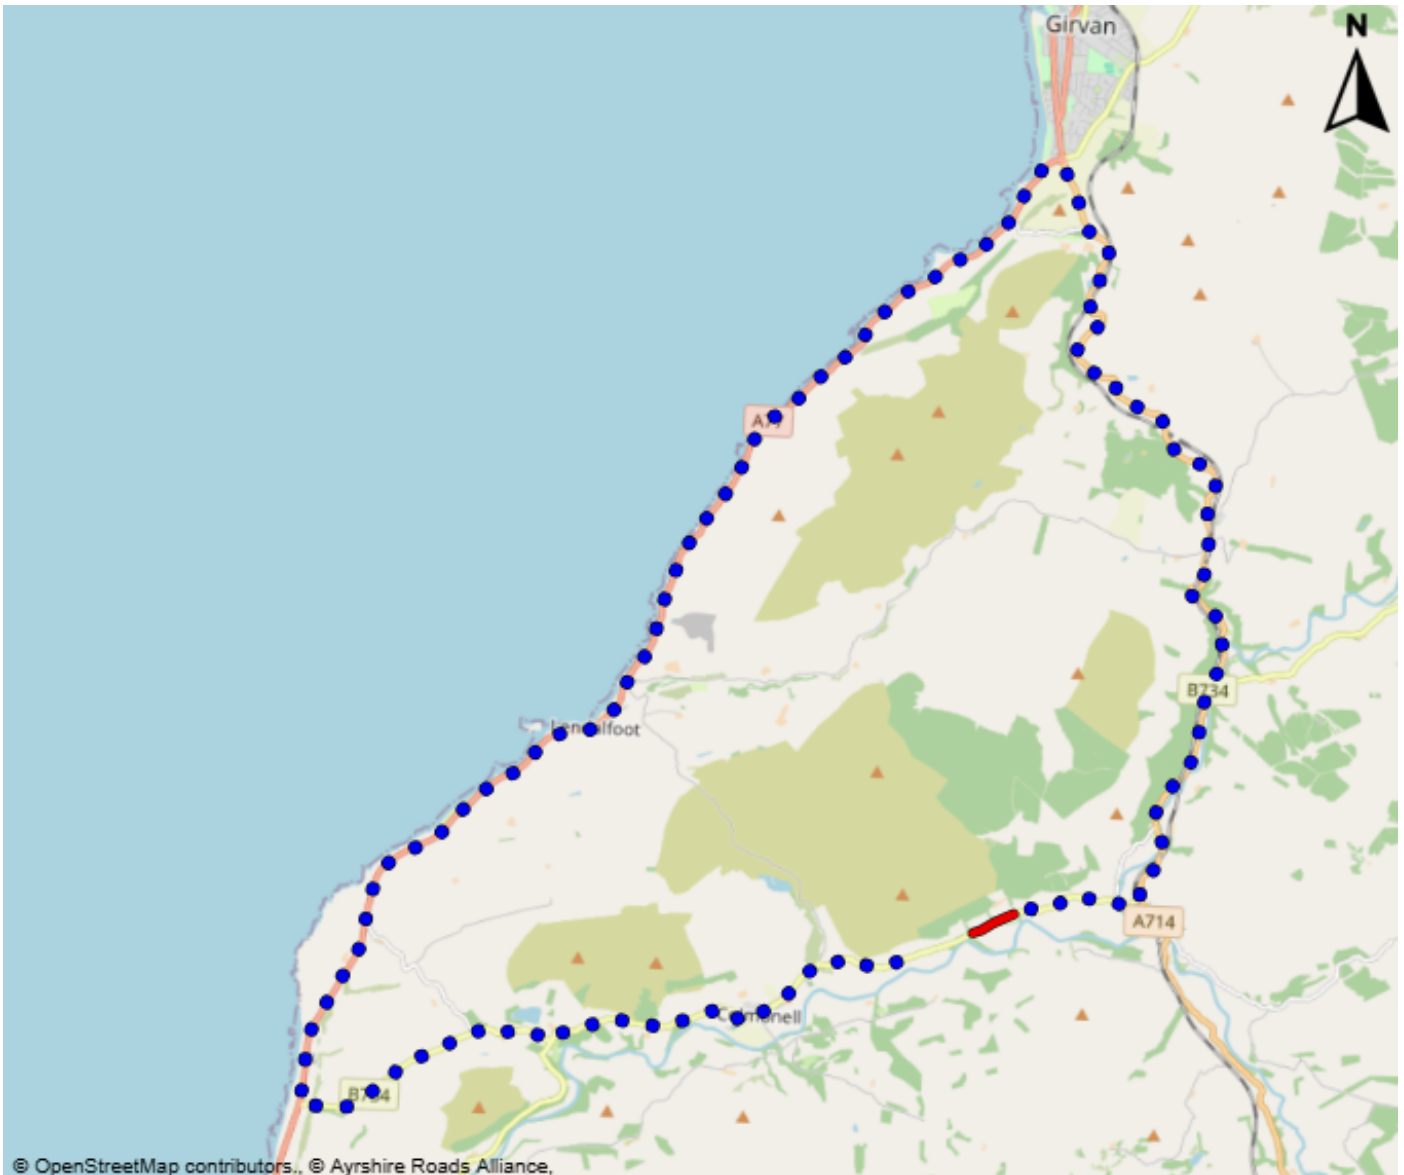

South Ayrshire Council
(B734 , Pinwherry)
(Temporary Road Closure) Order 2026

Legend:  Road Closure,  Primary Diversion

Tel: 01563 503160