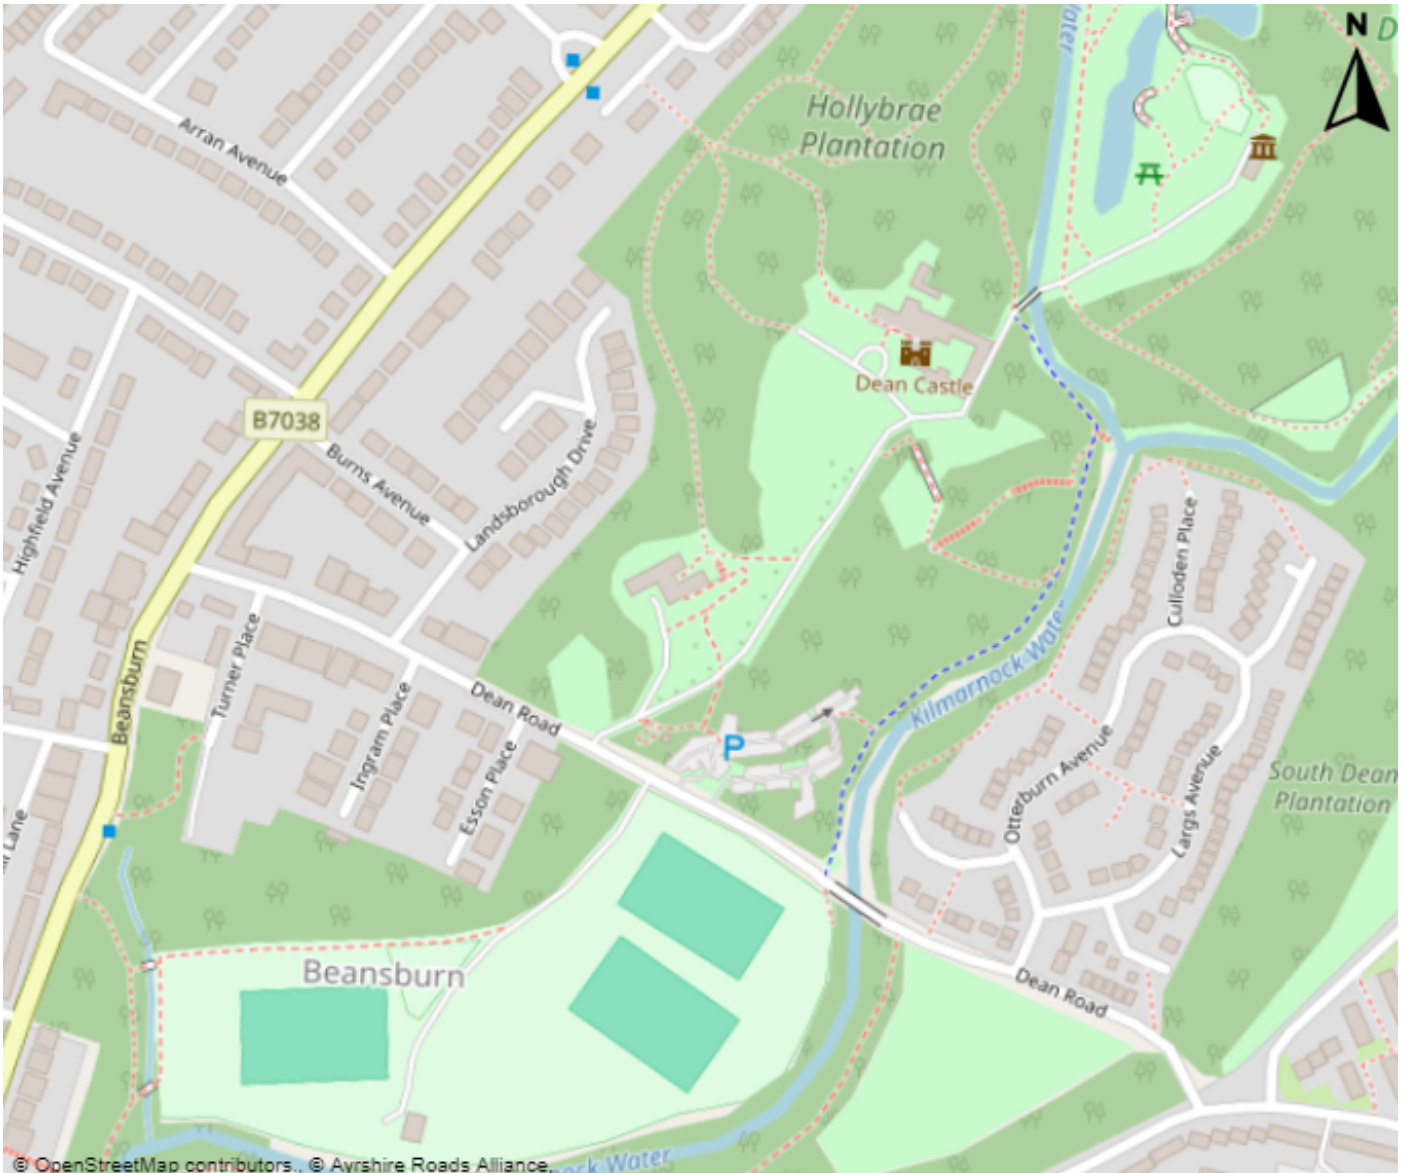

East Ayrshire Council
(Burns Avenue, Dean Road, Kilmarnock - New Farm Loch)
(Temporary Prohibition of Waiting) Order 2025

Various parking restrictions Burns Avenue, Dean Road, Kilmarnock - See detailed maps