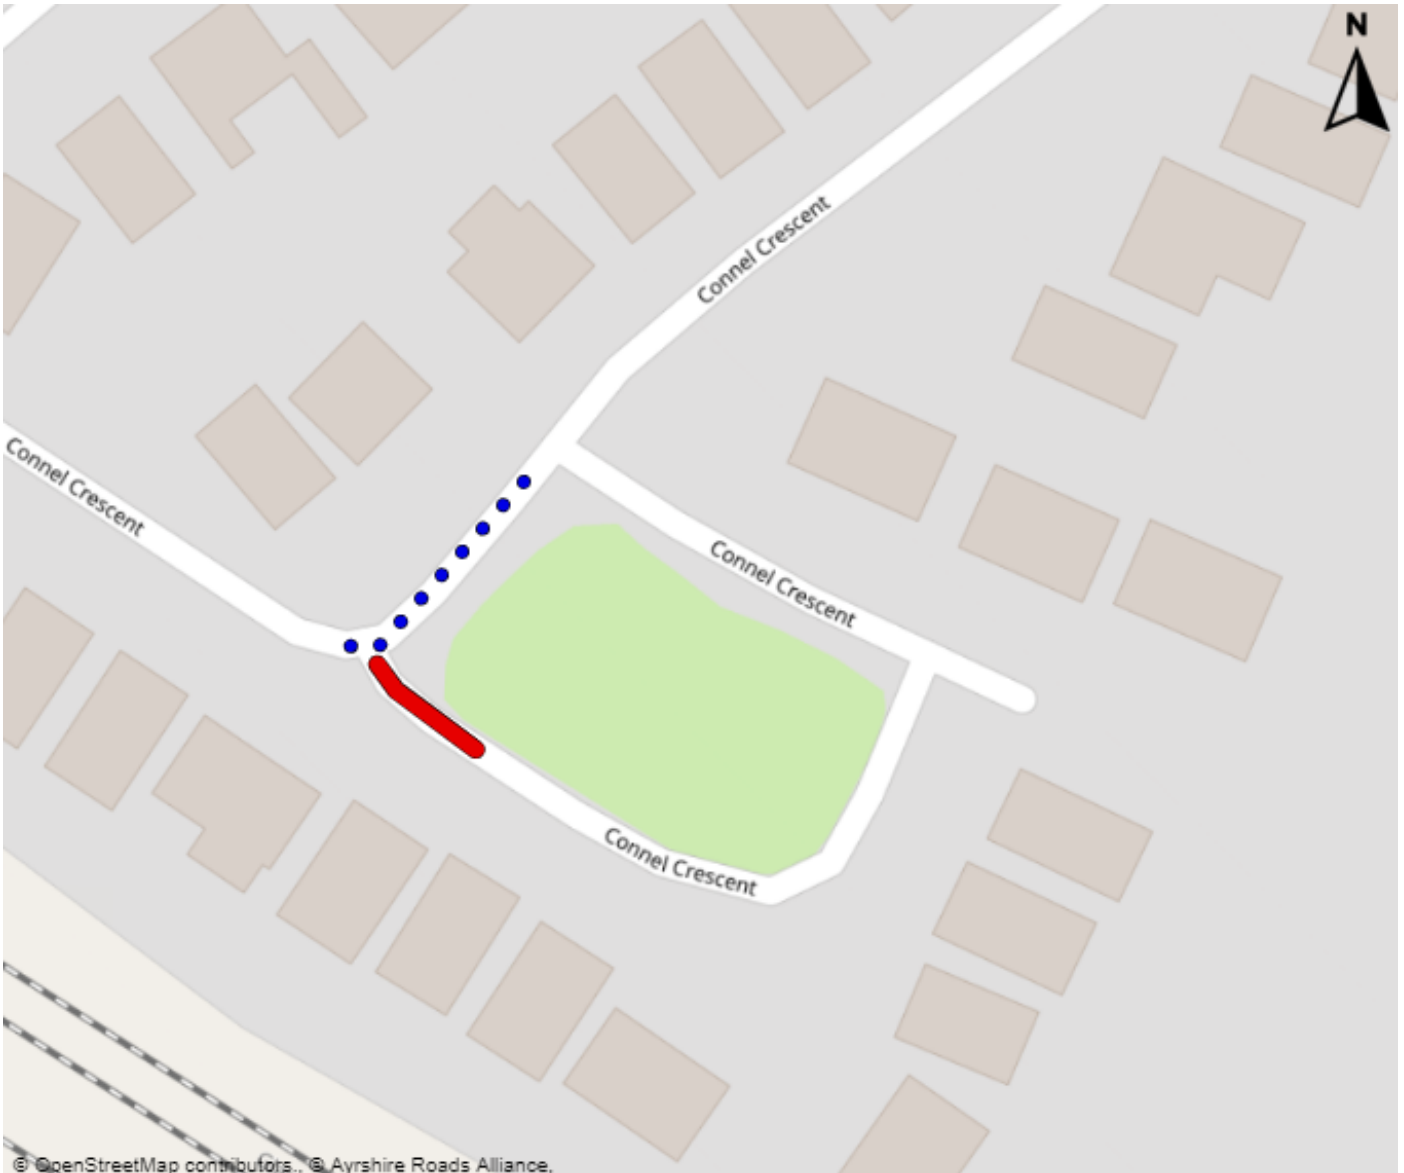

East Ayrshire Council
(Connel Crescent , Mauchline)
(Temporary Road Closure) Order 2024

Legend:  Road Closure,  Primary Diversion,