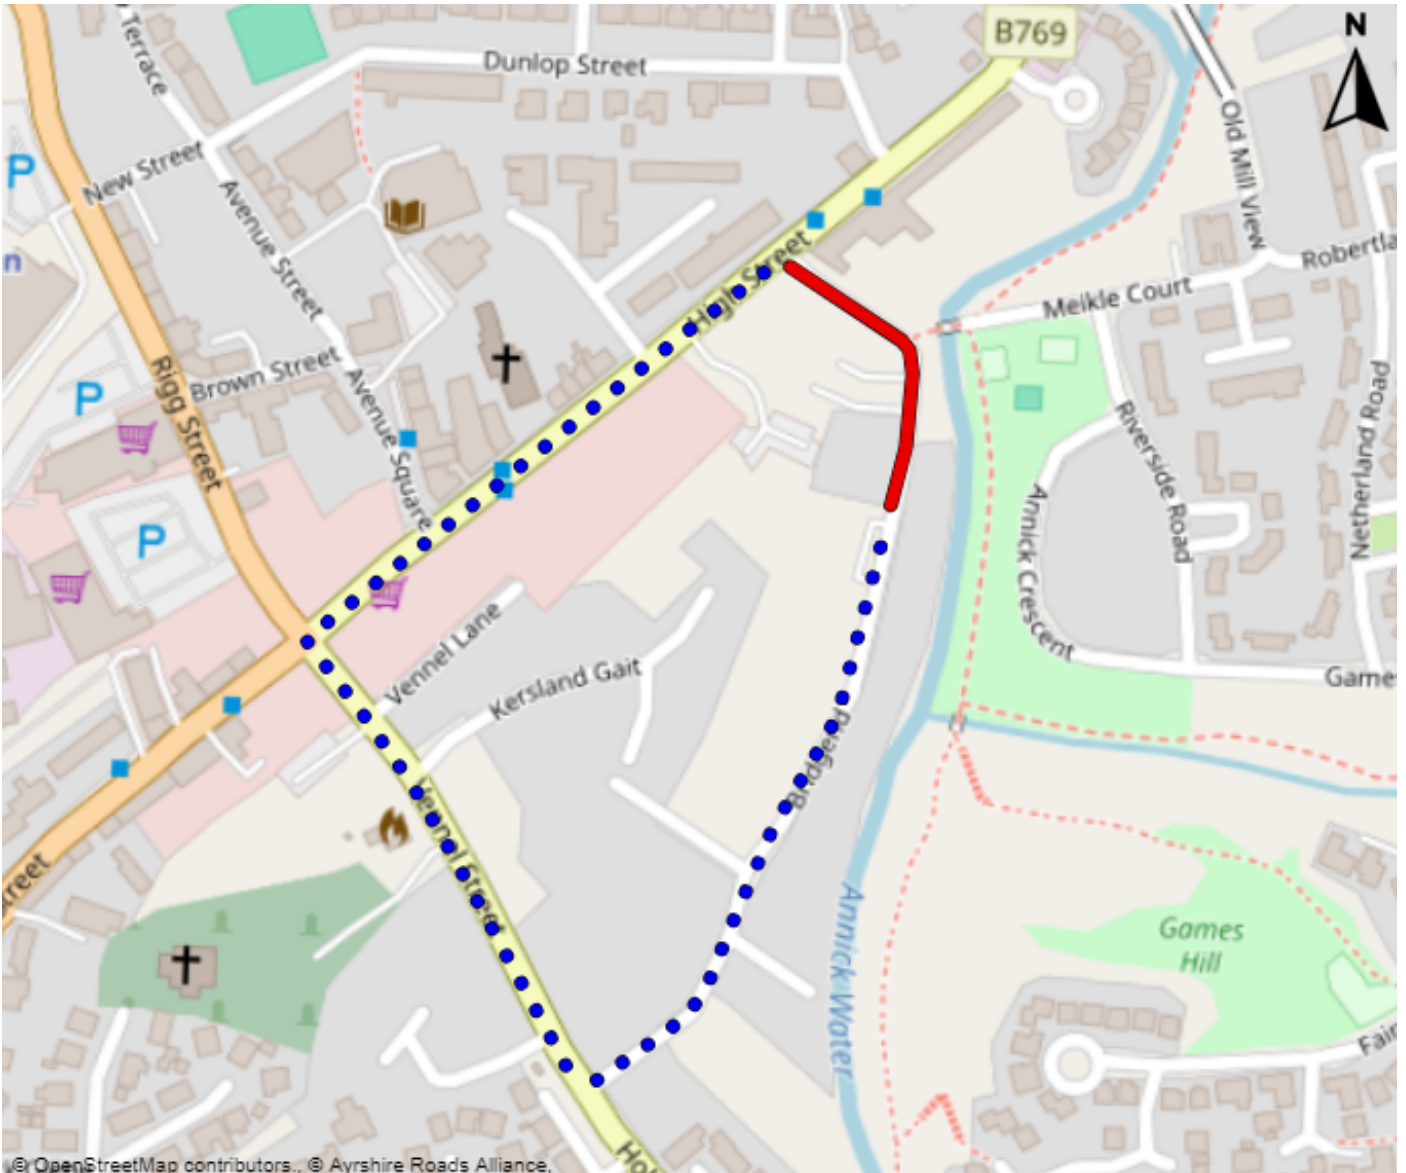

East Ayrshire Council
(Springwell Place, Bridgend, Stewarton)
(Temporary Road Closure) Order 2024

Legend:  Road Closure,  Primary Diversion