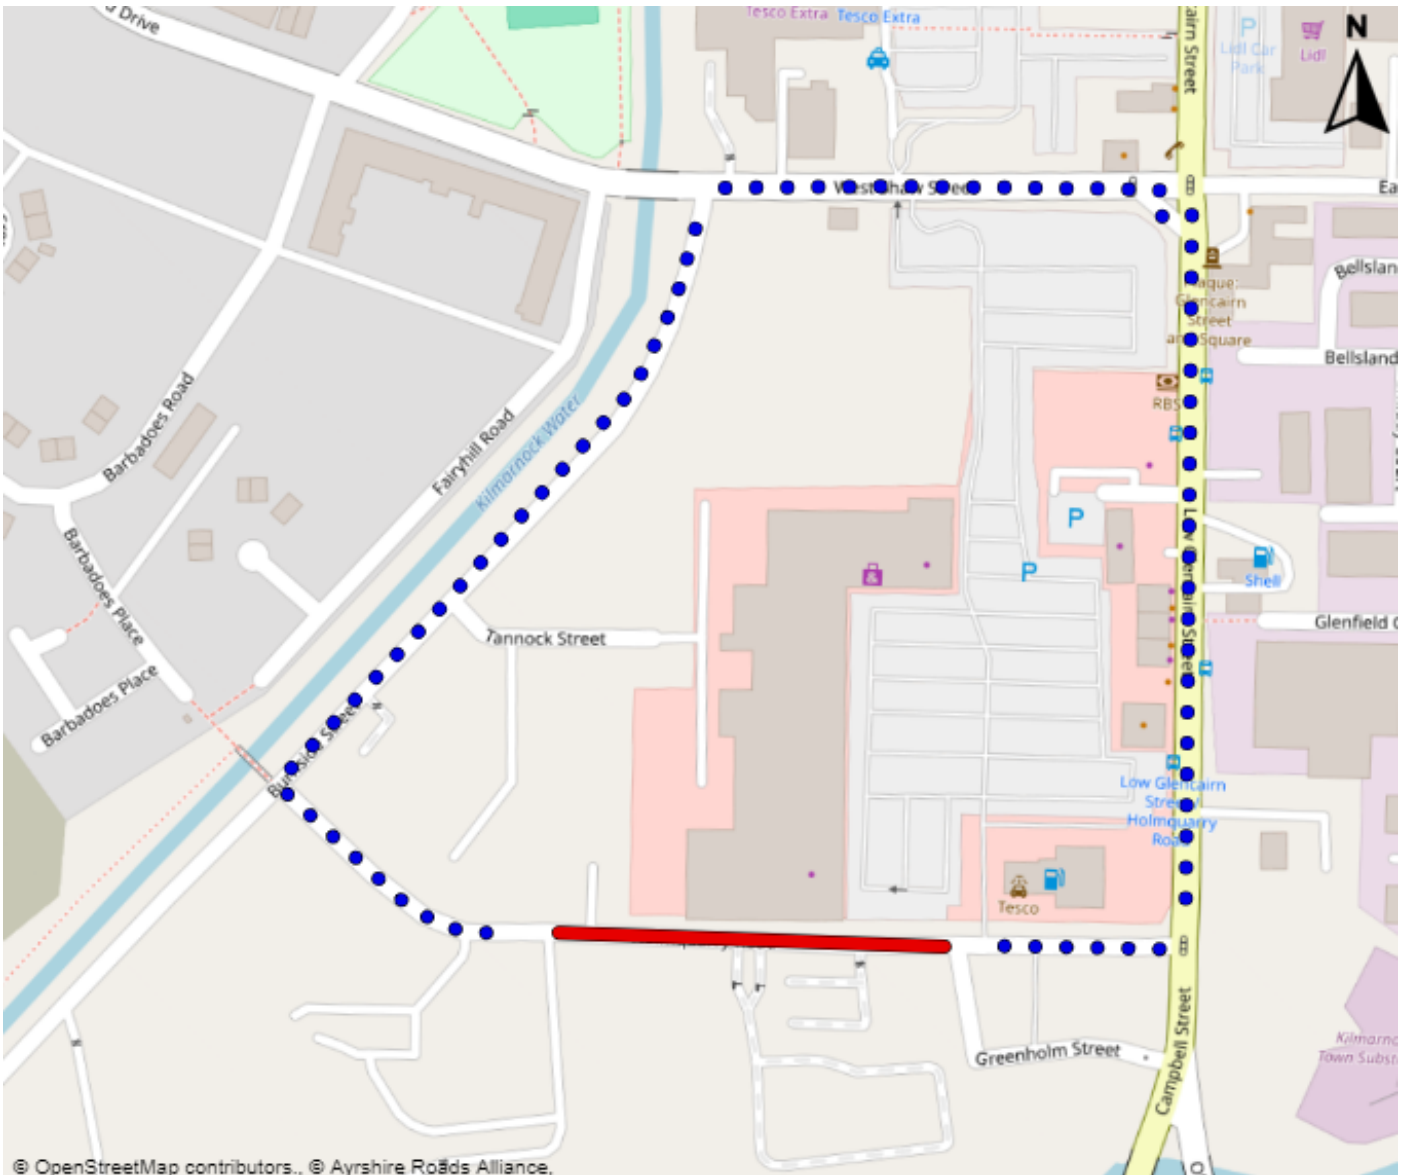

East Ayrshire Council
 (Holmquarry Road , Kilmarnock - Town Centre)
 (Temporary Road Closure) Notice 2024

Legend:  Road Closure,  Primary Diversion,